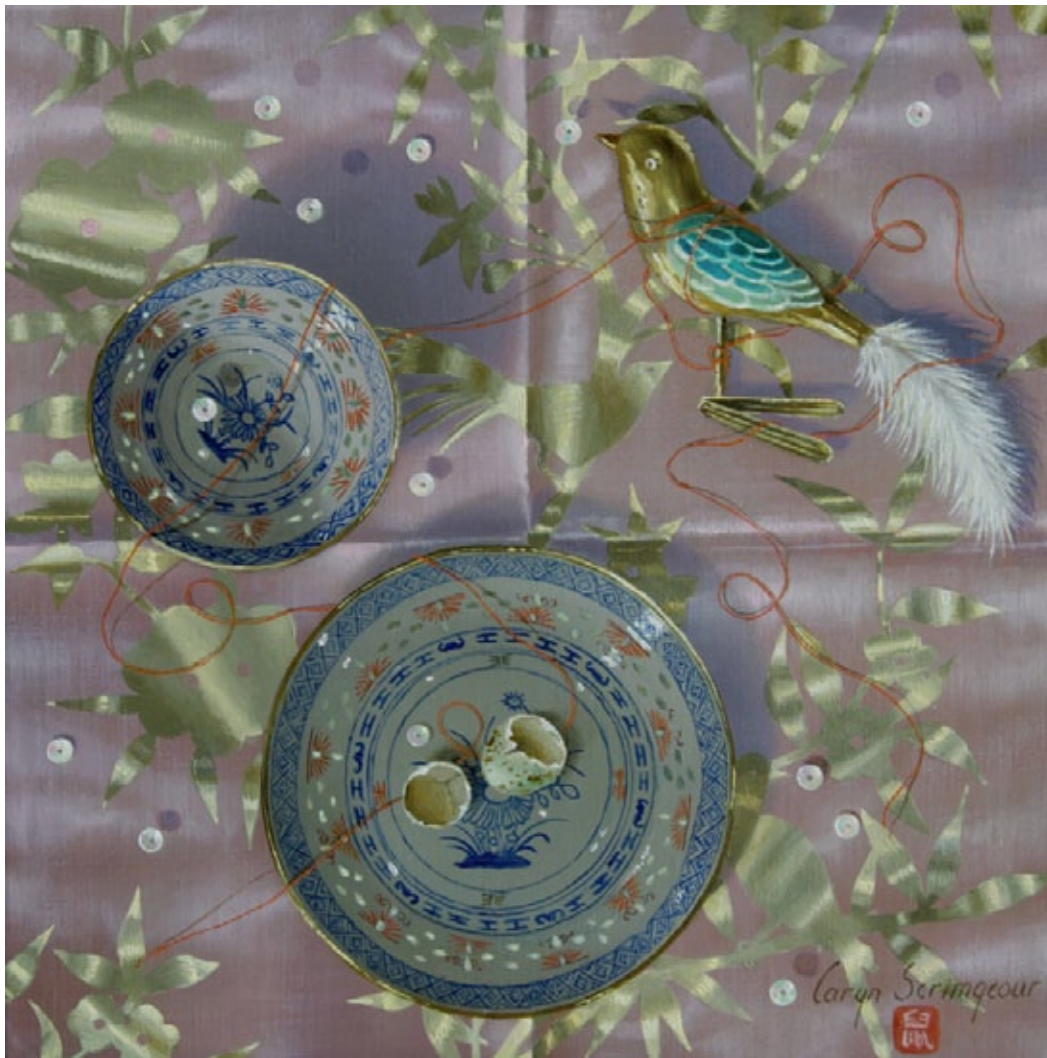

R 350 each (x 2)
(Grey)

CHUMA MAWENI

iSelwa
Smoke Fired, Burnished Clay
43 cm high

R 15 000

CHUMA MAWENI

Burnished Vessel
Smoke Fired, Burnished Clay
33 cm high

R 13 000

CARYN SCRIMGEOUR