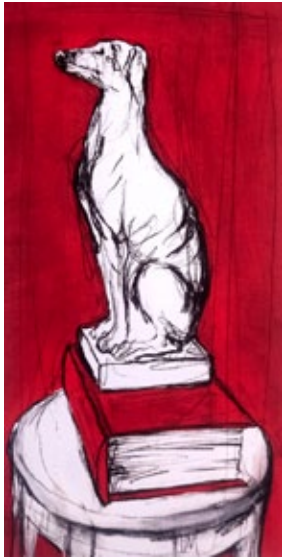

CANDICE DAWN BLIGNAUT

Untitled I

Lithograph

29.7 x 42 cm (Unframed)

R 500