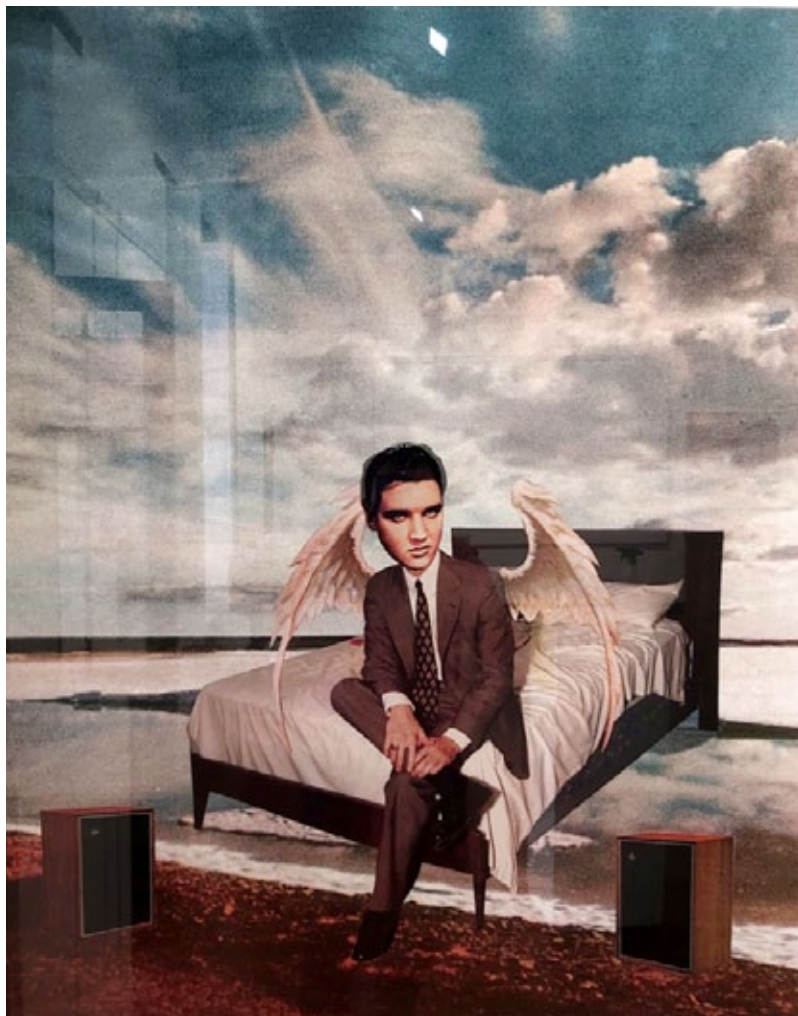

SARAH WALTERS

Bud Vase
Ceramic
13 x 10 cm

R 300

WILMA BRITZ

Last Night I Dreamt of Elvis
Digital Collage Ed.50
121 x 99 cm (Framed)

R 990