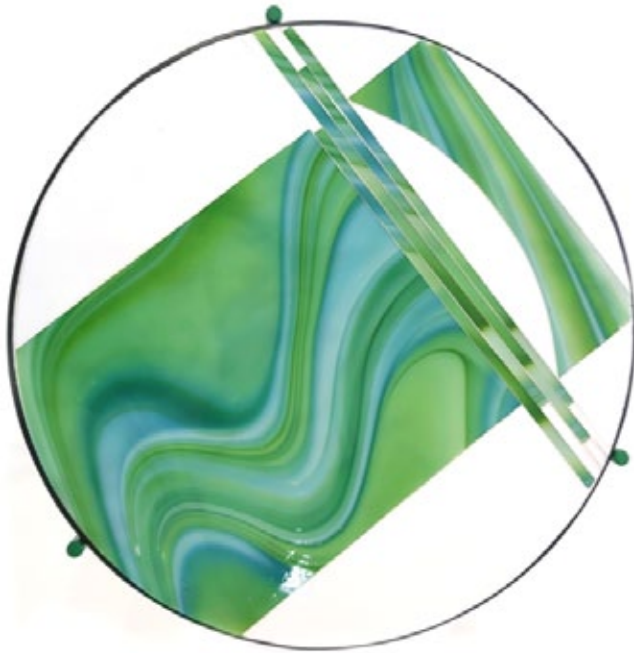

LÉAN VAN DER MERWE

Blue Glazed Vase

Ceramic

16 cm high

SOLD

HEIDI GOUWS

Mint Swirl Side Table

Hand Cut Glass on Wooden Base with Metal Frame